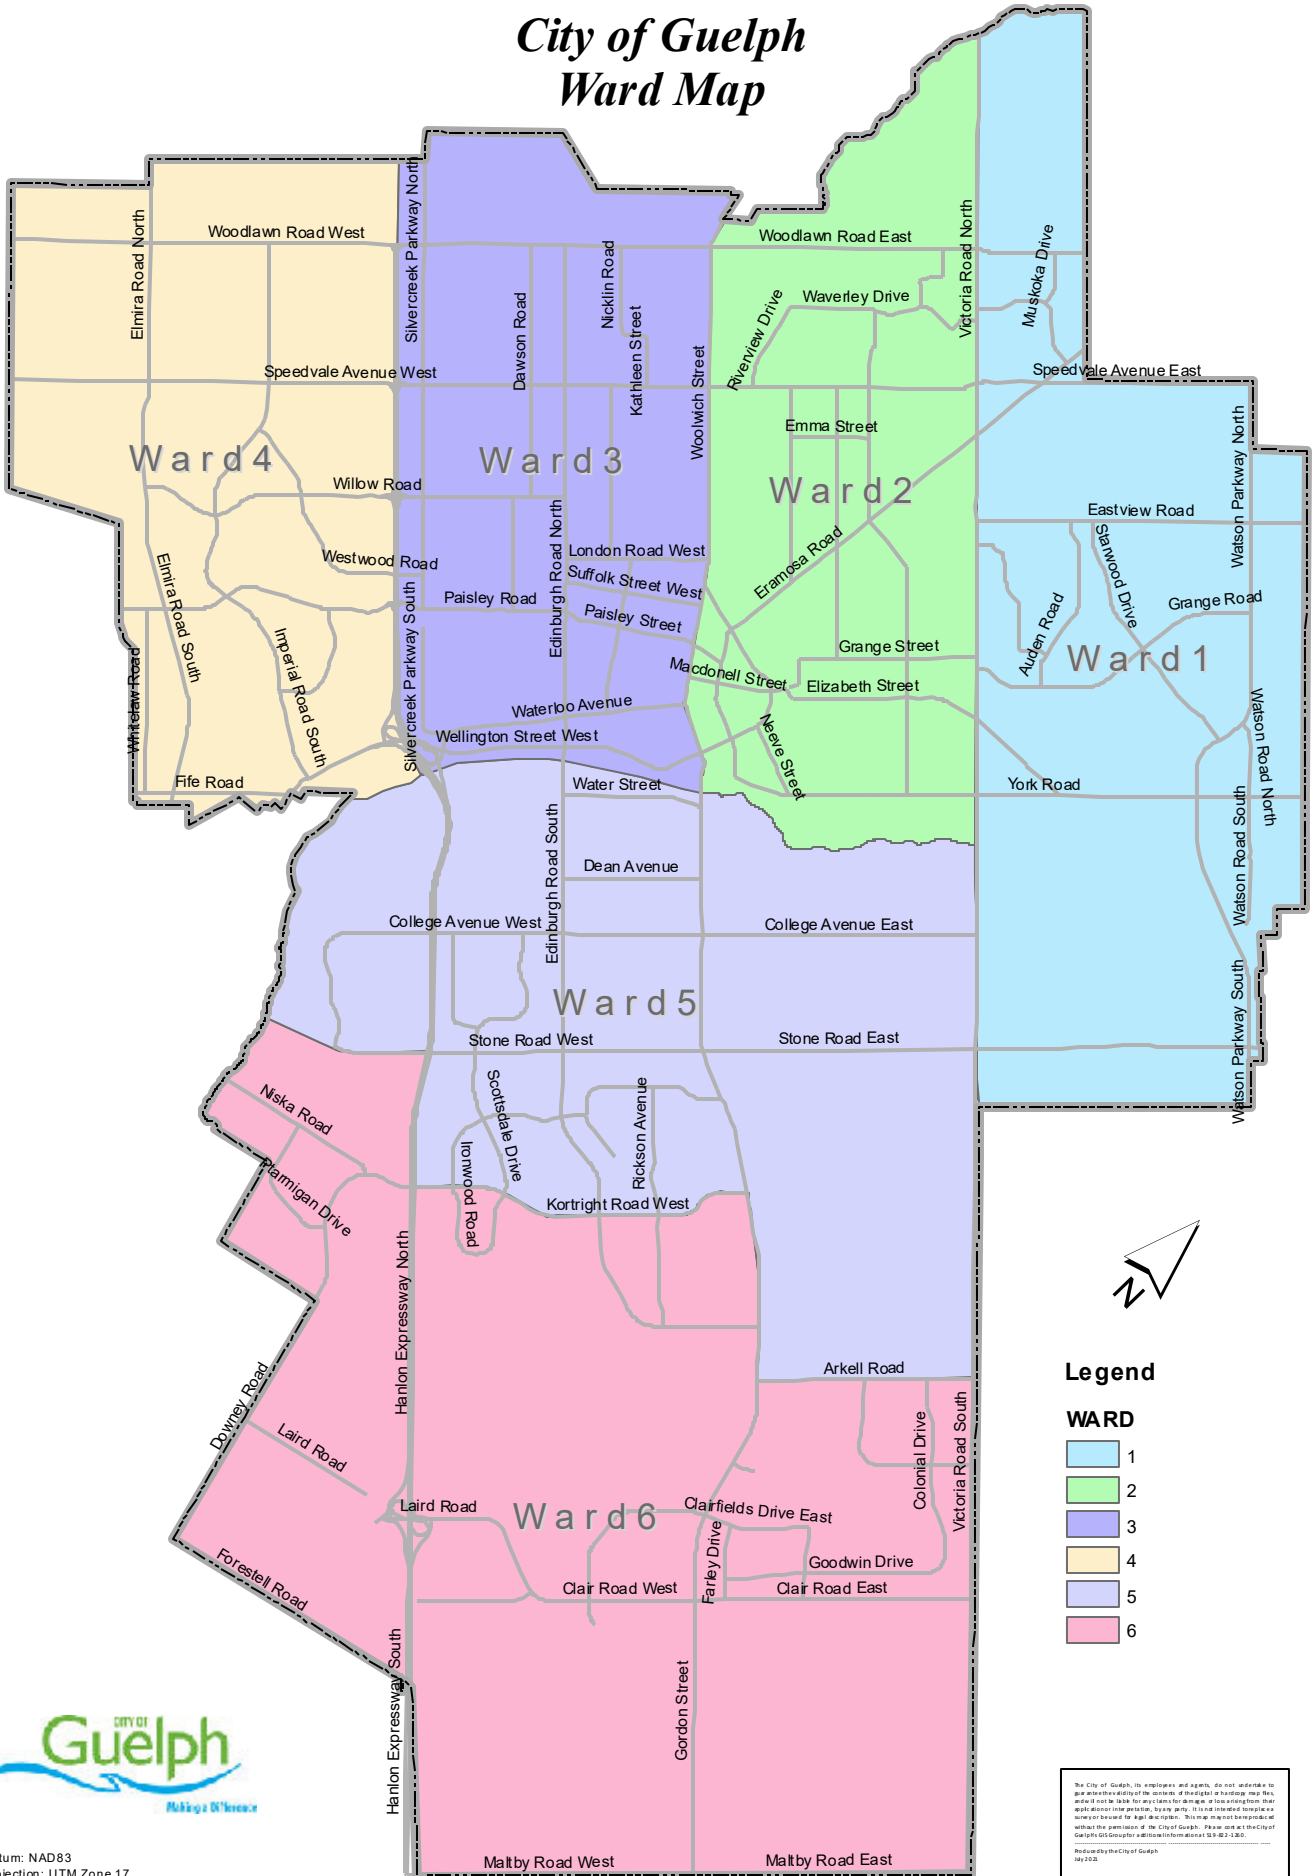

City of Guelph Ward Map

Legend

WARD

- 1
- 2
- 3
- 4
- 5
- 6

Datum: NAD83
Projection: UTM Zone 17
May 2022